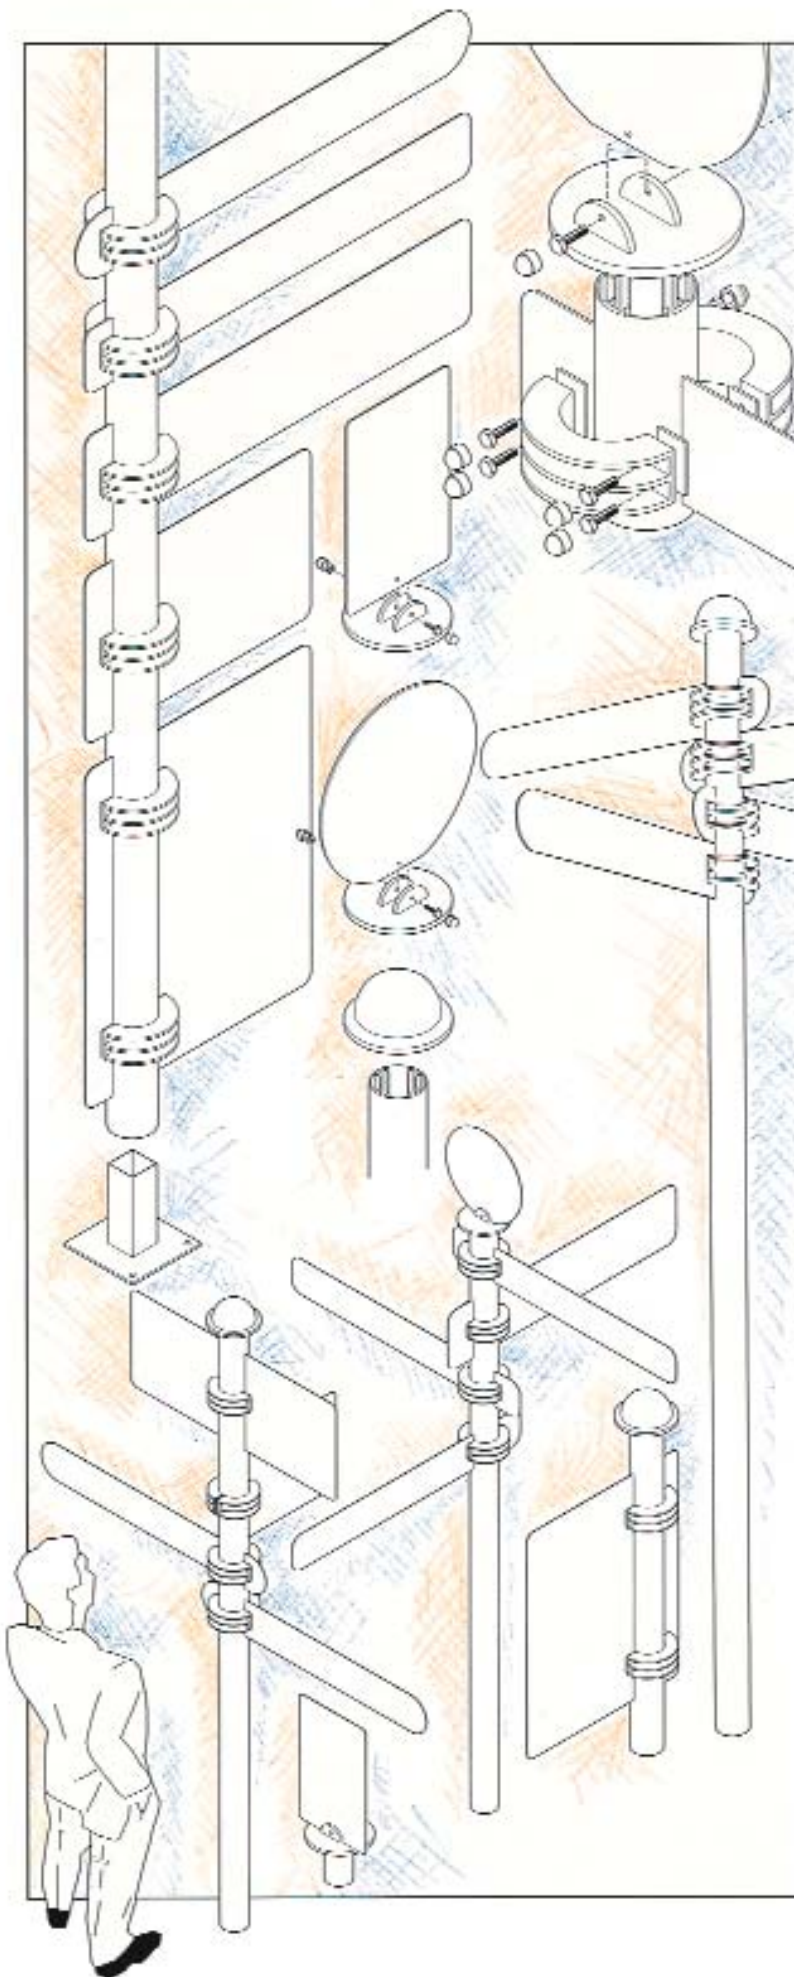

Spandex Modular Sign Systems

AUSTRIA
Spandex GmbH
Tel 00 43 1769 3950
Fax 00 43 1769 3966

BELGIUM
Spandex Benelux NV SA
Tel 00 32 2725 7370
Fax 00 32 2720 7640

CANADA
ND Graphic Products Ltd
Tel 001 416 663 6416
Fax 001 416 663 5629

CZECH REPUBLIC
Spandex Syndicut Sro
Tel 00 420 286 006455
Fax 00 420 286 006400

FRANCE
Spandex France SA
Tel 00 33 169 352 450
Fax 00 33 169 352 499

GERMANY
H. Brunner GmbH
Tel 00 49 7841 685 200
Fax 00 49 7841 685 100

HOLLAND
Spandex Benelux BV
Tel 00 31 318 530 111
Fax 00 31 318 527 960

ITALY
Spandex Srl
Tel 00 39 0332 420 611
Fax 00 39 0332 420 620

SLOVAKIA
Spandex Unifol Sro
Tel 00 4212 5720 5555
Fax 00 4212 5720 5500

SPAIN
Spandex Espana SA
Tel 00 34 93 656 9040
Fax 00 34 93 656 9041

SVERIGE
R&D Sverige AB
Tel 00 46 430 738 29
Fax 00 46 430 133 17

SWITZERLAND
Spandex AG
Tel 00 41 1818 8686
Fax 00 41 1818 8688

UNITED KINGDOM
Spandex Ltd
Tel 00 44 1454 616444
Fax 00 44 1454 616777

Distributed By: