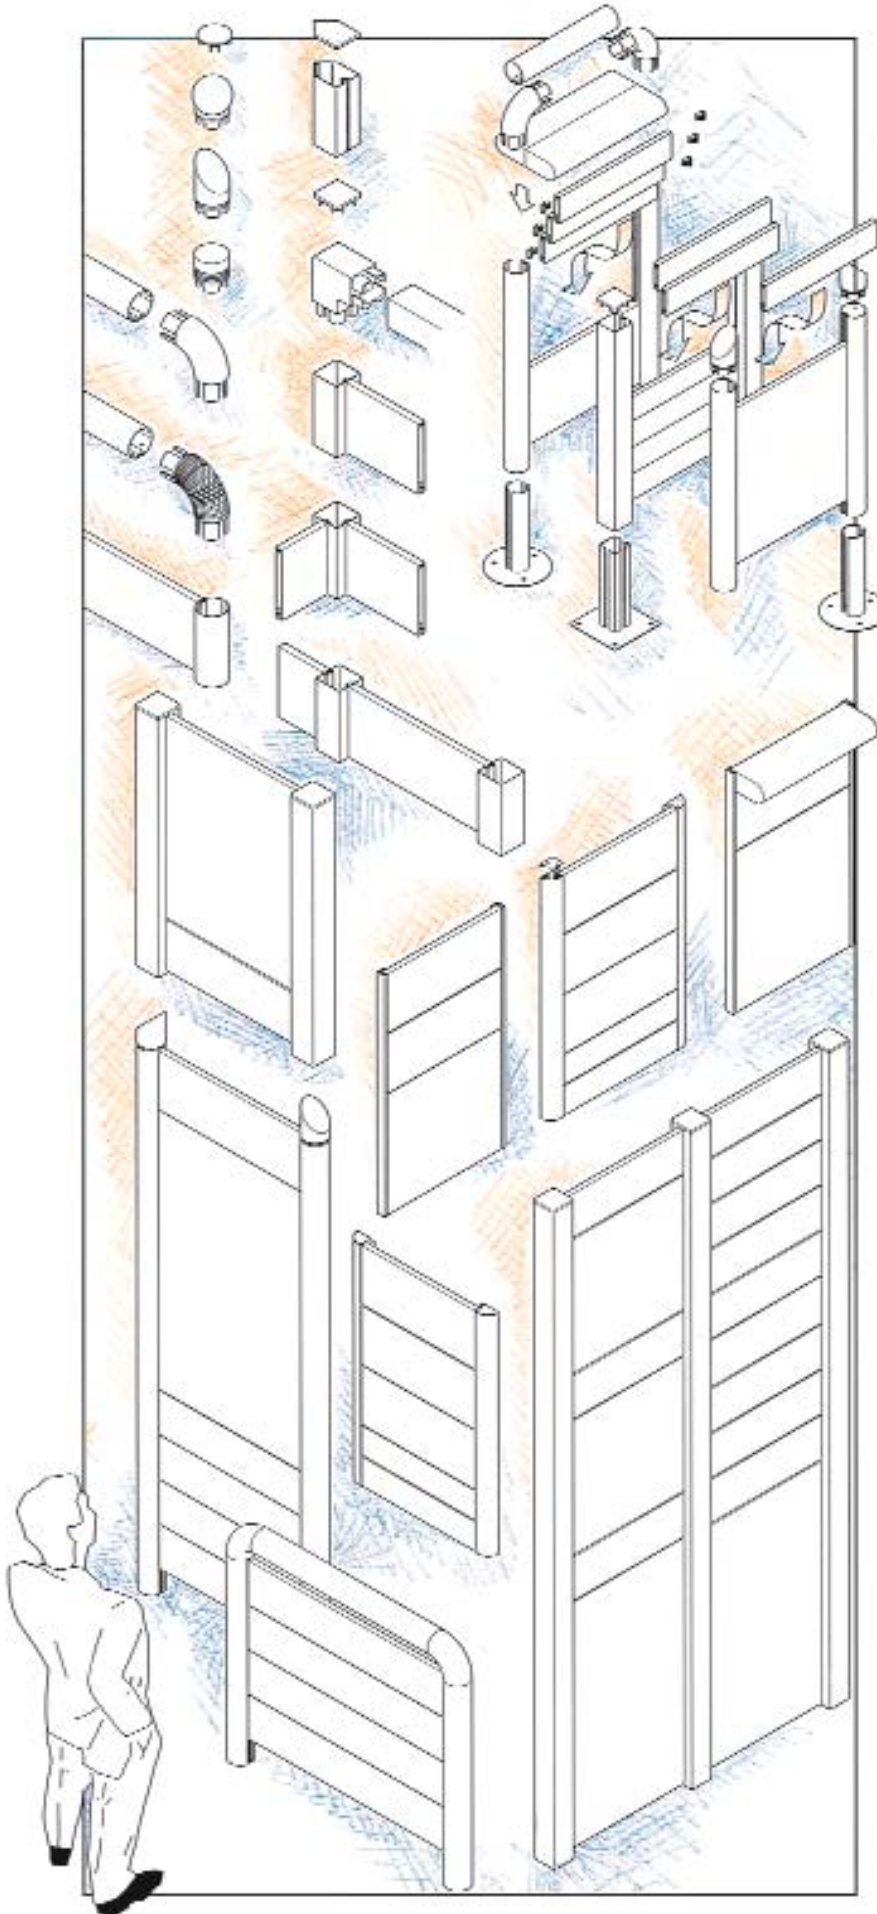

Spandex Modular Sign Systems

AUSTRIA
Spandex GmbH
Tel 00 43 1769 3950
Fax 00 43 1769 3966

BELGIUM
Spandex Benelux NV SA
Tel 00 32 2725 7370
Fax 00 32 2720 7640

CANADA
ND Graphic Products Ltd
Tel 001 416 663 6416
Fax 001 416 663 5629

CZECH REPUBLIC
Spandex Syndicut Sro
Tel 00 420 286 006455
Fax 00 420 286 006400

FRANCE
Spandex France SA
Tel 00 33 169 352 450
Fax 00 33 169 352 499

GERMANY
H. Brunner GmbH
Tel 00 49 7841 685 200
Fax 00 49 7841 685 100

HOLLAND
Spandex Benelux BV
Tel 00 31 318 530 111
Fax 00 31 318 527 960

ITALY
Spandex Srl
Tel 00 39 0332 420 611
Fax 00 39 0332 420 620

SLOVAKIA
Spandex Unifol Sro
Tel 00 4212 5720 5555
Fax 00 4212 5720 5500

SPAIN
Spandex Espana SA
Tel 00 34 93 656 9040
Fax 00 34 93 656 9041

SVERIGE
R&D Sverige AB
Tel 00 46 430 738 29
Fax 00 46 430 133 17

SWITZERLAND
Spandex AG
Tel 00 41 1818 8686
Fax 00 41 1818 8688

UNITED KINGDOM
Spandex Ltd
Tel 00 44 1454 616444
Fax 00 44 1454 616777

Distributed By: