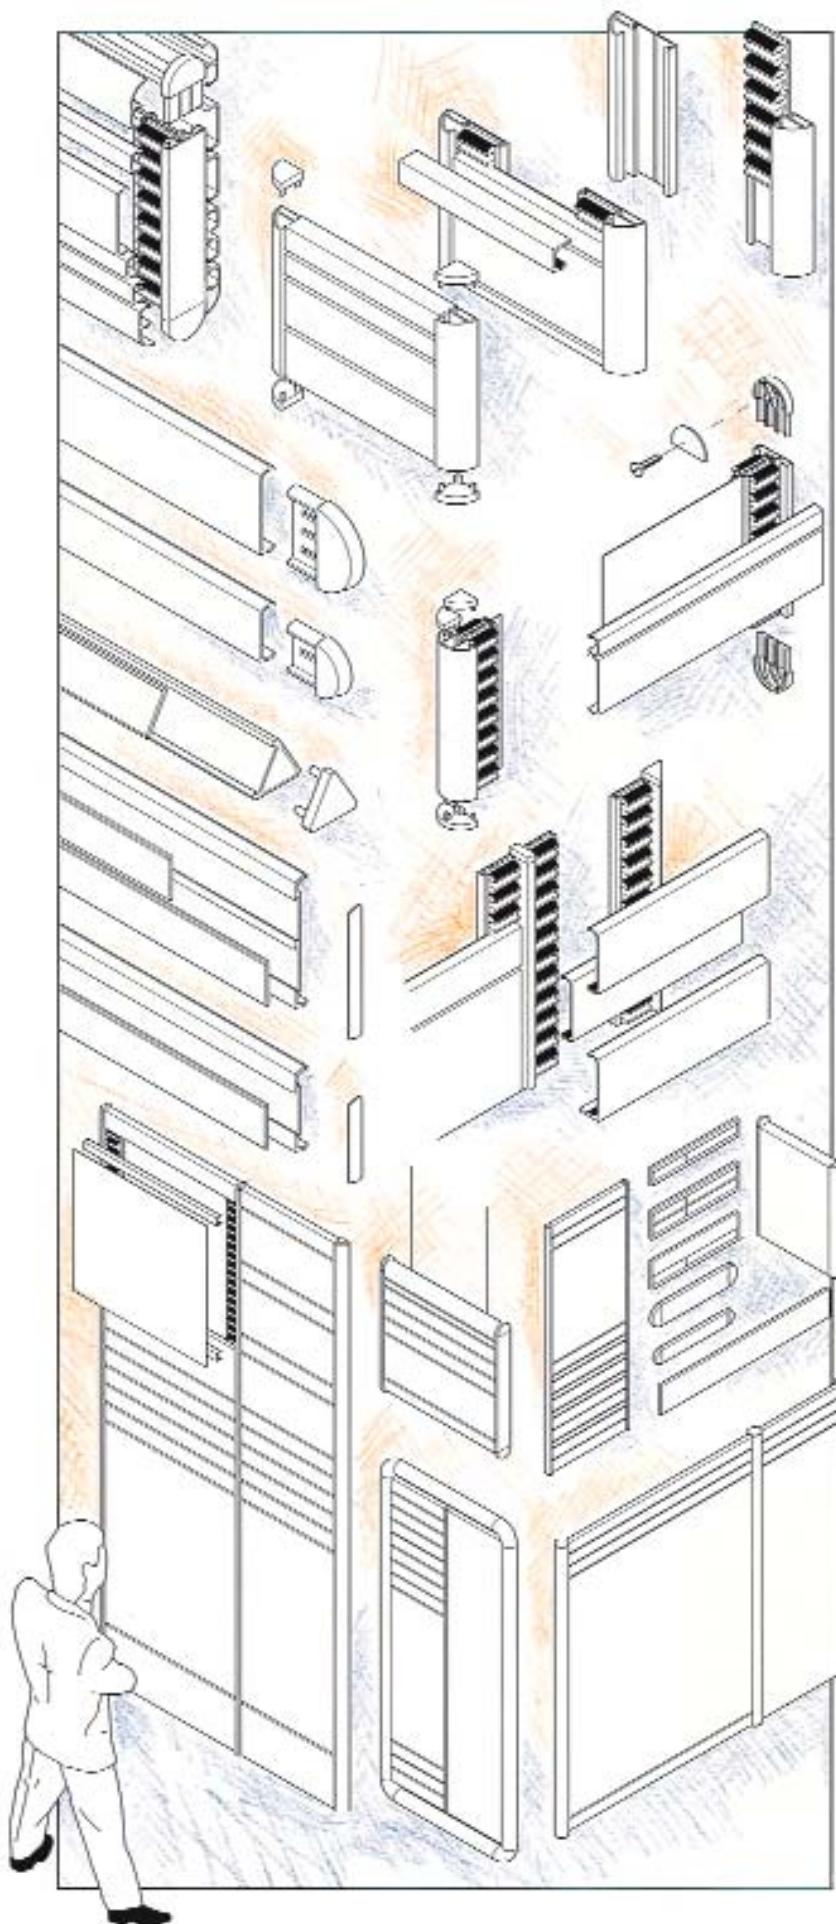

Spandex Modular Sign Systems

AUSTRIA
Spandex GmbH
Tel 00 43 1769 3950
Fax 00 43 1769 3966

BELGIUM
Spandex Benelux NV SA
Tel 00 32 2725 7370
Fax 00 32 2720 7640

CANADA
ND Graphic Products Ltd
Tel 001 416 663 6416
Fax 001 416 663 5629

CZECH REPUBLIC
Spandex Syndicut Sro
Tel 00 420 286 006455
Fax 00 420 286 006400

FRANCE
Spandex France SA
Tel 00 33 169 352 450
Fax 00 33 169 352 499

GERMANY
H. Brunner GmbH
Tel 00 49 7841 685 200
Fax 00 49 7841 685 100

HOLLAND
Spandex Benelux BV
Tel 00 31 318 530 111
Fax 00 31 318 527 960

ITALY
Spandex Srl
Tel 00 39 0332 420 611
Fax 00 39 0332 420 620

SLOVAKIA
Spandex Unifol Sro
Tel 00 4212 5720 5555
Fax 00 4212 5720 5500

SPAIN
Spandex Espana SA
Tel 00 34 93 656 9040
Fax 00 34 93 656 9041

SVERIGE
R&D Sverige AB
Tel 00 46 430 738 29
Fax 00 46 430 133 17

SWITZERLAND
Spandex AG
Tel 00 41 1818 8686
Fax 00 41 1818 8688

UNITED KINGDOM
Spandex Ltd
Tel 00 44 1454 616444
Fax 00 44 1454 616777

Distributed By: